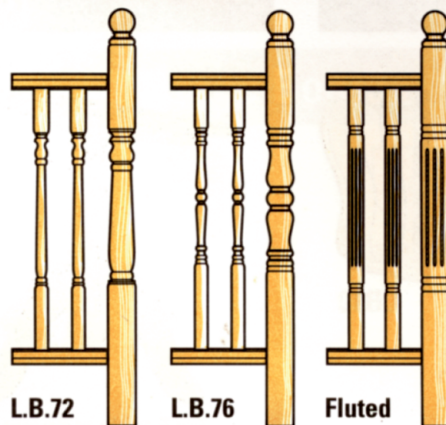

Decorative Balusters

STYLES AND SIZES AVAILABLE: 90 x 19 x 305, 940

Barge Boards

BT1- 95 x 1200mm long

BT3- 95 x 1200mm long

Decorative Archways

AR01
Minimum Opening 1200mm
Height 800mm

AR02
Minimum Opening 1200mm
Height 800mm

Fire Place Surrounds

All sizes as required

SQUARE

ARCHED

ARCHED CARVED

Formosa
WOODTURNING

Staircase Designs

STAIRCASE DESIGN.

L.B.72

L.B.76

Fluted

Longer Posts Available as required P.O.A

Metal Balusters

MAT BLACK FINISH

PLAIN ROUND

PLAIN SQUARE

SQUARE SINGLE TWIST

SQUARE DOUBLE TWIST

SQUARE DOUBLE TWIST & BIRD CAGE

Available in 1000mm lengths

Ph: 5282 4634
Mob: 0425 869 014
Fax: 5282 4634