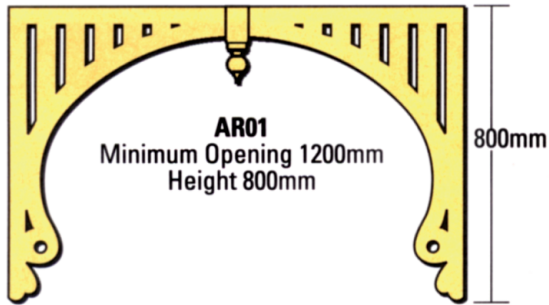

AVAILABLE LENGTHS

- 600mm • 900mm • 1000mm
- 1100mm • 1200mm • 1300mm • 1500mm

Corbels

Available in Pine or Meranti

- CB1** 315mmx90mmx60mm
- CB2** 155mmx60mmx25mm
- CB3** 185mmx60mmx30mm
- CB4** 185mmx55mmx50mm
- CB5** 185mmx55mmx35mm
- CB6** 185mmx60mmx40mm
- CB10** 230mmx115mmx95mm

Decorative Balusters

STYLES AND SIZES AVAILABLE: 90 x 19 x 305, 940

Barge Boards

BT1- 95 x 1200mm long

BT3- 95 x 1200mm long

Decorative Archways

AR01
Minimum Opening 1200mm
Height 800mm

AR02
Minimum Opening 1200mm
Height 800mm