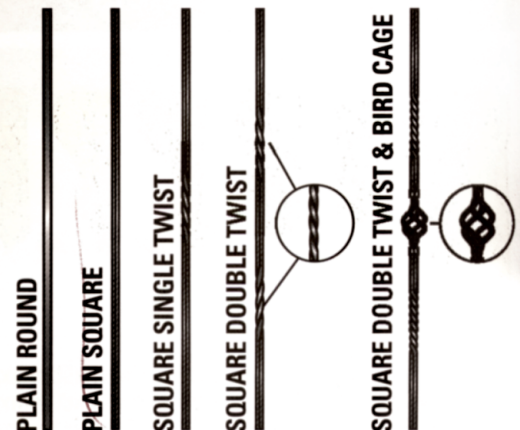

Fire Place Surrounds

All sizes as required

SQUARE

ARCHED

ARCHED CARVED

Formosa
WOODTURNING

Staircase Designs

STAIRCASE DESIGN.

L.B.72

L.B.76

Fluted

Longer Posts Available as required P.O.A

Metal Balusters

MAT BLACK FINISH

PLAIN ROUND

PLAIN SQUARE

SQUARE SINGLE TWIST

SQUARE DOUBLE TWIST

SQUARE DOUBLE TWIST & BIRD CAGE

Available in 1000mm lengths

Ph: 5282 4634
Mob: 0425 869 014
Fax: 5282 4634