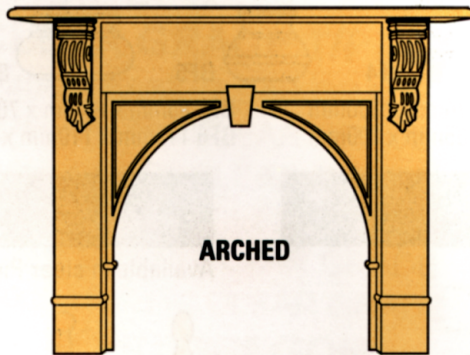

Decorative Balusters

STYLES AND SIZES AVAILABLE: 90 x 19 x 305, 940

Barge Boards

BT1- 95 x 1200mm long

BT3- 95 x 1200mm long

Decorative Archways

AR01
Minimum Opening 1200mm
Height 800mm

AR02
Minimum Opening 1200mm
Height 800mm

Fire Place Surrounds

All sizes as required

SQUARE

ARCHED

ARCHED CARVED

Formosa
WOODTURNING

Staircase Designs

STAIRCASE DESIGN.