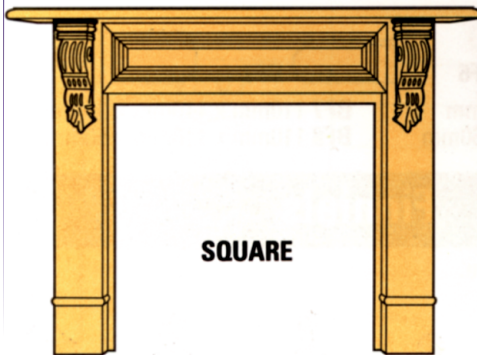

AVAILABLE LENGTHS

- 600mm • 900mm • 1000mm
- 1100mm • 1200mm • 1300mm • 1500mm

Corbels

Available in Pine or Meranti

- CB1** 315mmx90mmx60mm
- CB2** 155mmx60mmx25mm
- CB3** 185mmx60mmx30mm
- CB4** 185mmx55mmx50mm
- CB5** 185mmx55mmx35mm
- CB6** 185mmx60mmx40mm
- CB10** 230mmx115mmx95mm

Decorative Balusters

STYLES AND SIZES AVAILABLE: 90 x 19 x 305, 940

Barge Boards

BT1- 95 x 1200mm long

BT3- 95 x 1200mm long

Decorative Archways

AR01
Minimum Opening 1200mm
Height 800mm

AR02
Minimum Opening 1200mm
Height 800mm

Fire Place Surrounds

All sizes as required

SQUARE

ARCHED

ARCHED CARVED

Formosa
WOODTURNING

Staircase Designs

STAIRCASE DESIGN.