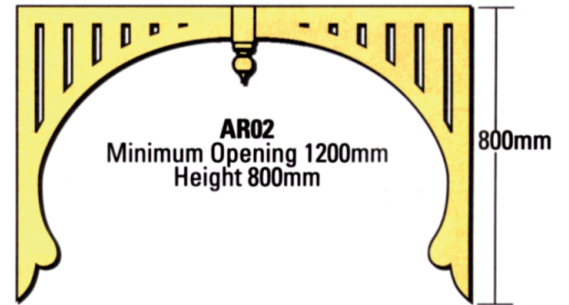

AVAILABLE LENGTHS

- 600mm • 900mm • 1000mm
- 1100mm • 1200mm • 1300mm • 1500mm

Corbels

Available in Pine or Meranti

- CB1** 315mmx90mmx60mm
- CB2** 155mmx60mmx25mm
- CB3** 185mmx60mmx30mm
- CB4** 185mmx55mmx50mm
- CB5** 185mmx55mmx35mm
- CB6** 185mmx60mmx40mm
- CB10** 230mmx115mmx95mm

Decorative Balusters

STYLES AND SIZES AVAILABLE: 90 x 19 x 305, 940

Barge Boards

BT1- 95 x 1200mm long

BT3- 95 x 1200mm long

Decorative Archways

AR01
Minimum Opening 1200mm
Height 800mm

AR02
Minimum Opening 1200mm
Height 800mm